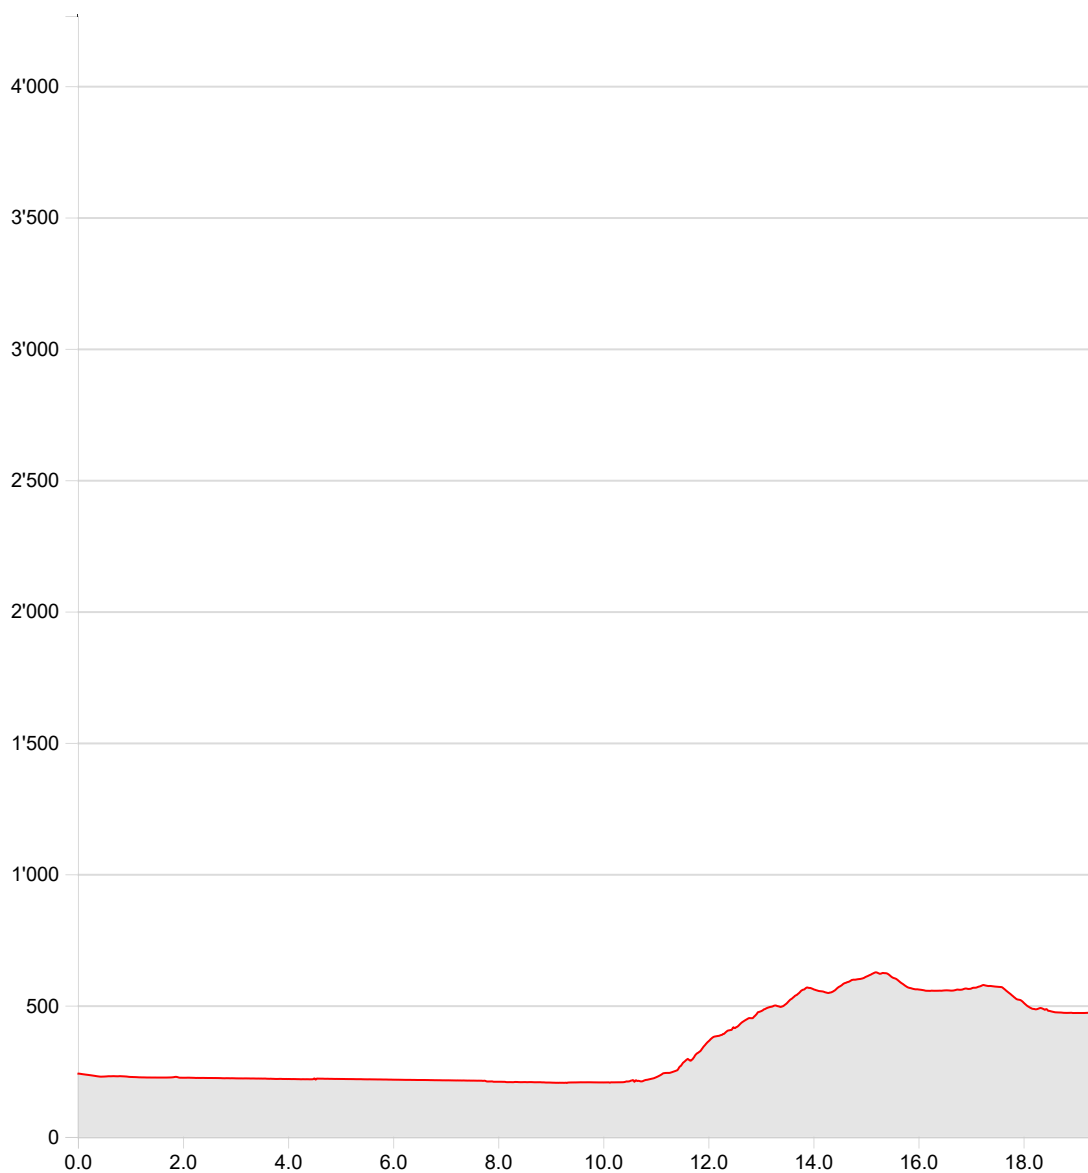

Other

E14 Bellinzona - Rivera

Length	19.32 km	Min/max elev.	204 m/625 m
Ascents/Descents	529 m/298 m	No time	-