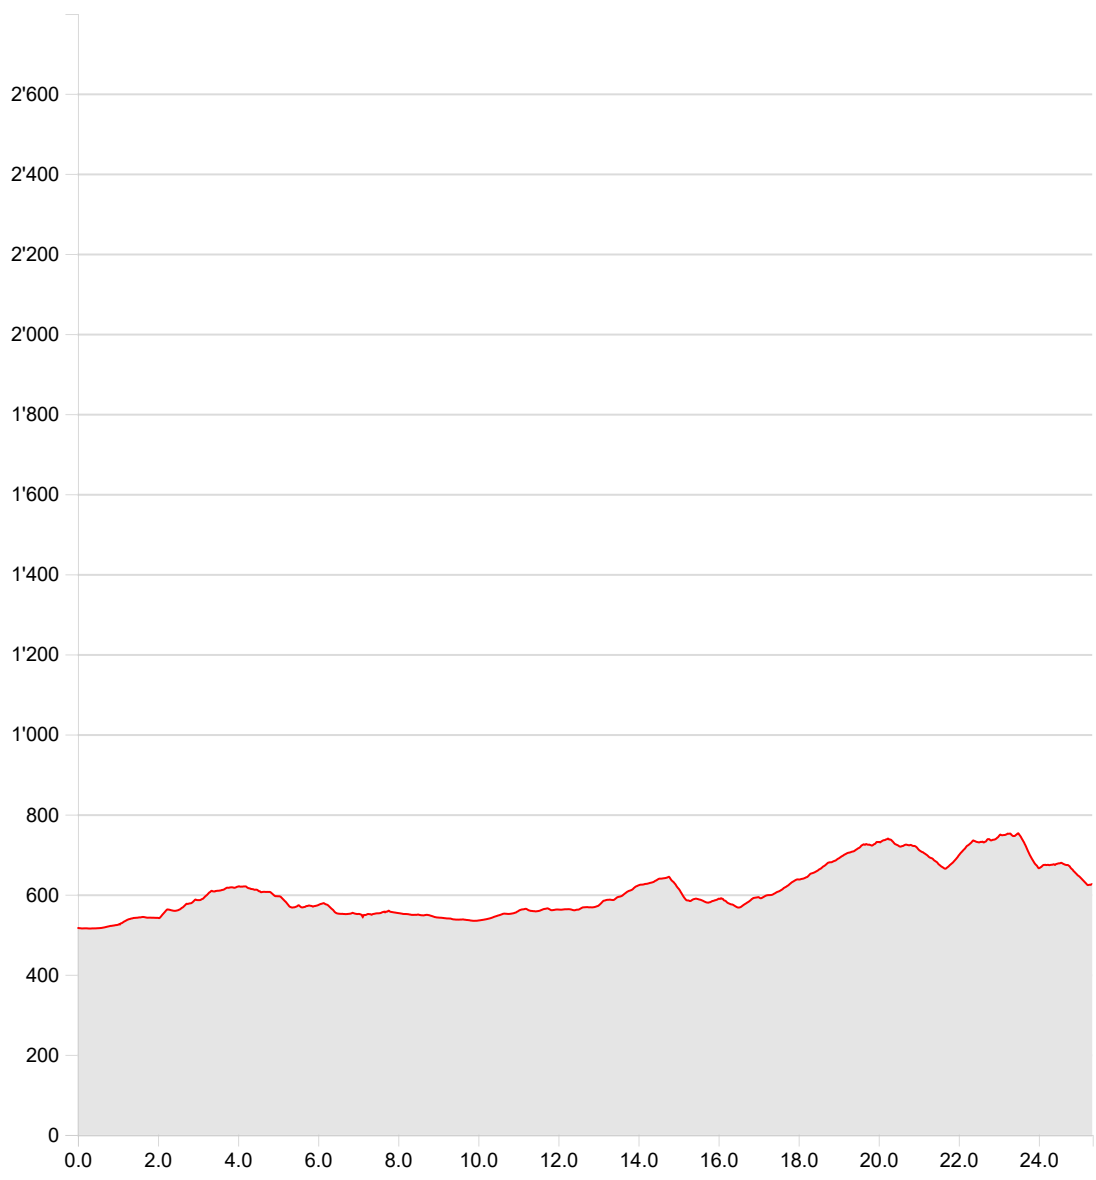

Other
E06 Maienfeld - Chur

Length	25.34 km	Min/max elev.	514 m/752 m
Ascents/Descents	623 m/514 m	No time	-