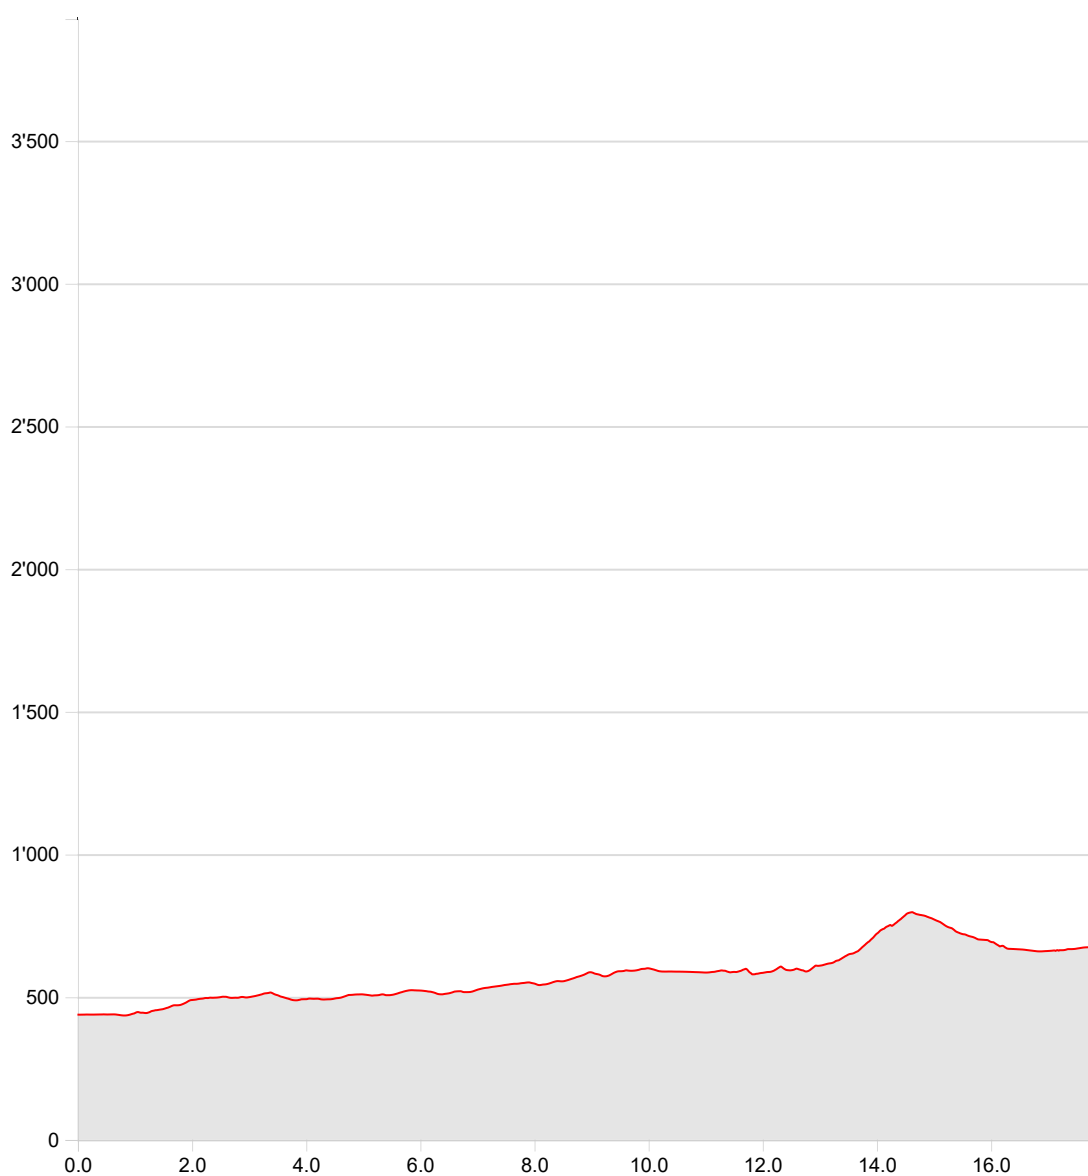

Other
E02 Amriswil - St.Gallen

Length	17.78 km	Min/max elev.	435 m/796 m
Ascents/Descents	544 m/307 m	No time	-